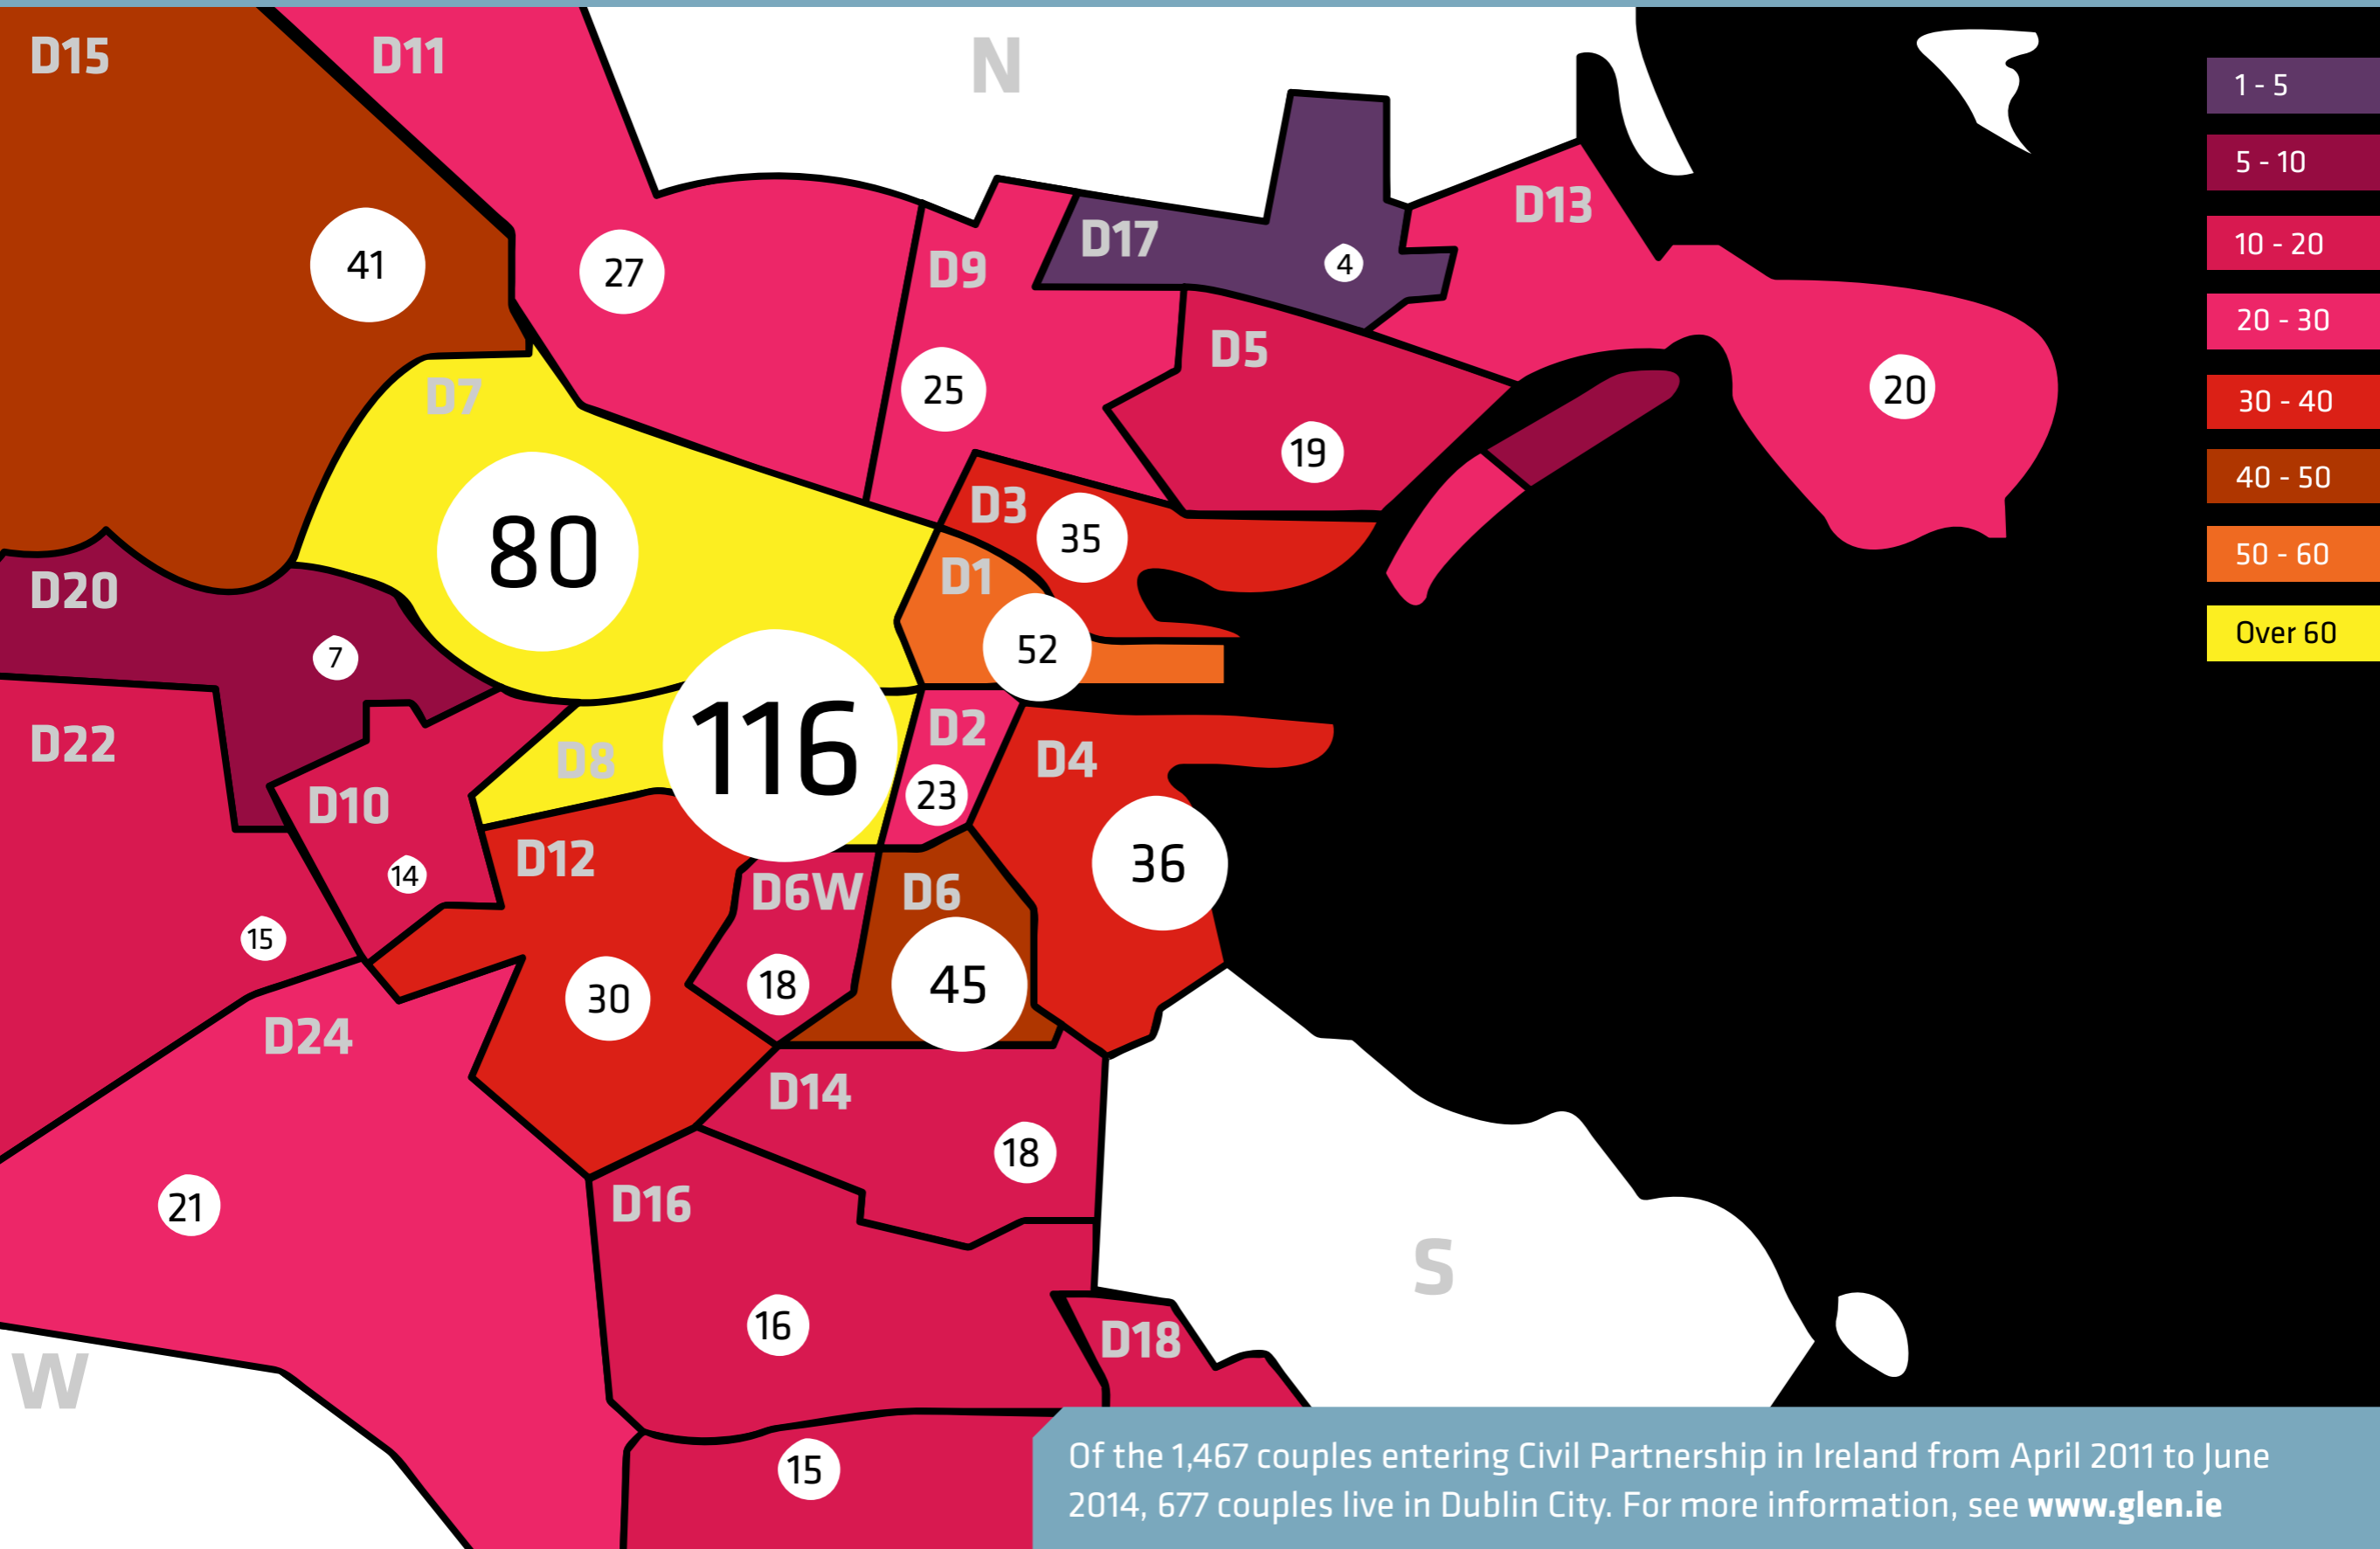

Civil Partnerships 2011/14 Where couples live (Dublin)

Of the 1,467 couples entering Civil Partnership in Ireland from April 2011 to June 2014, 677 couples live in Dublin City. For more information, see www.glen.ie