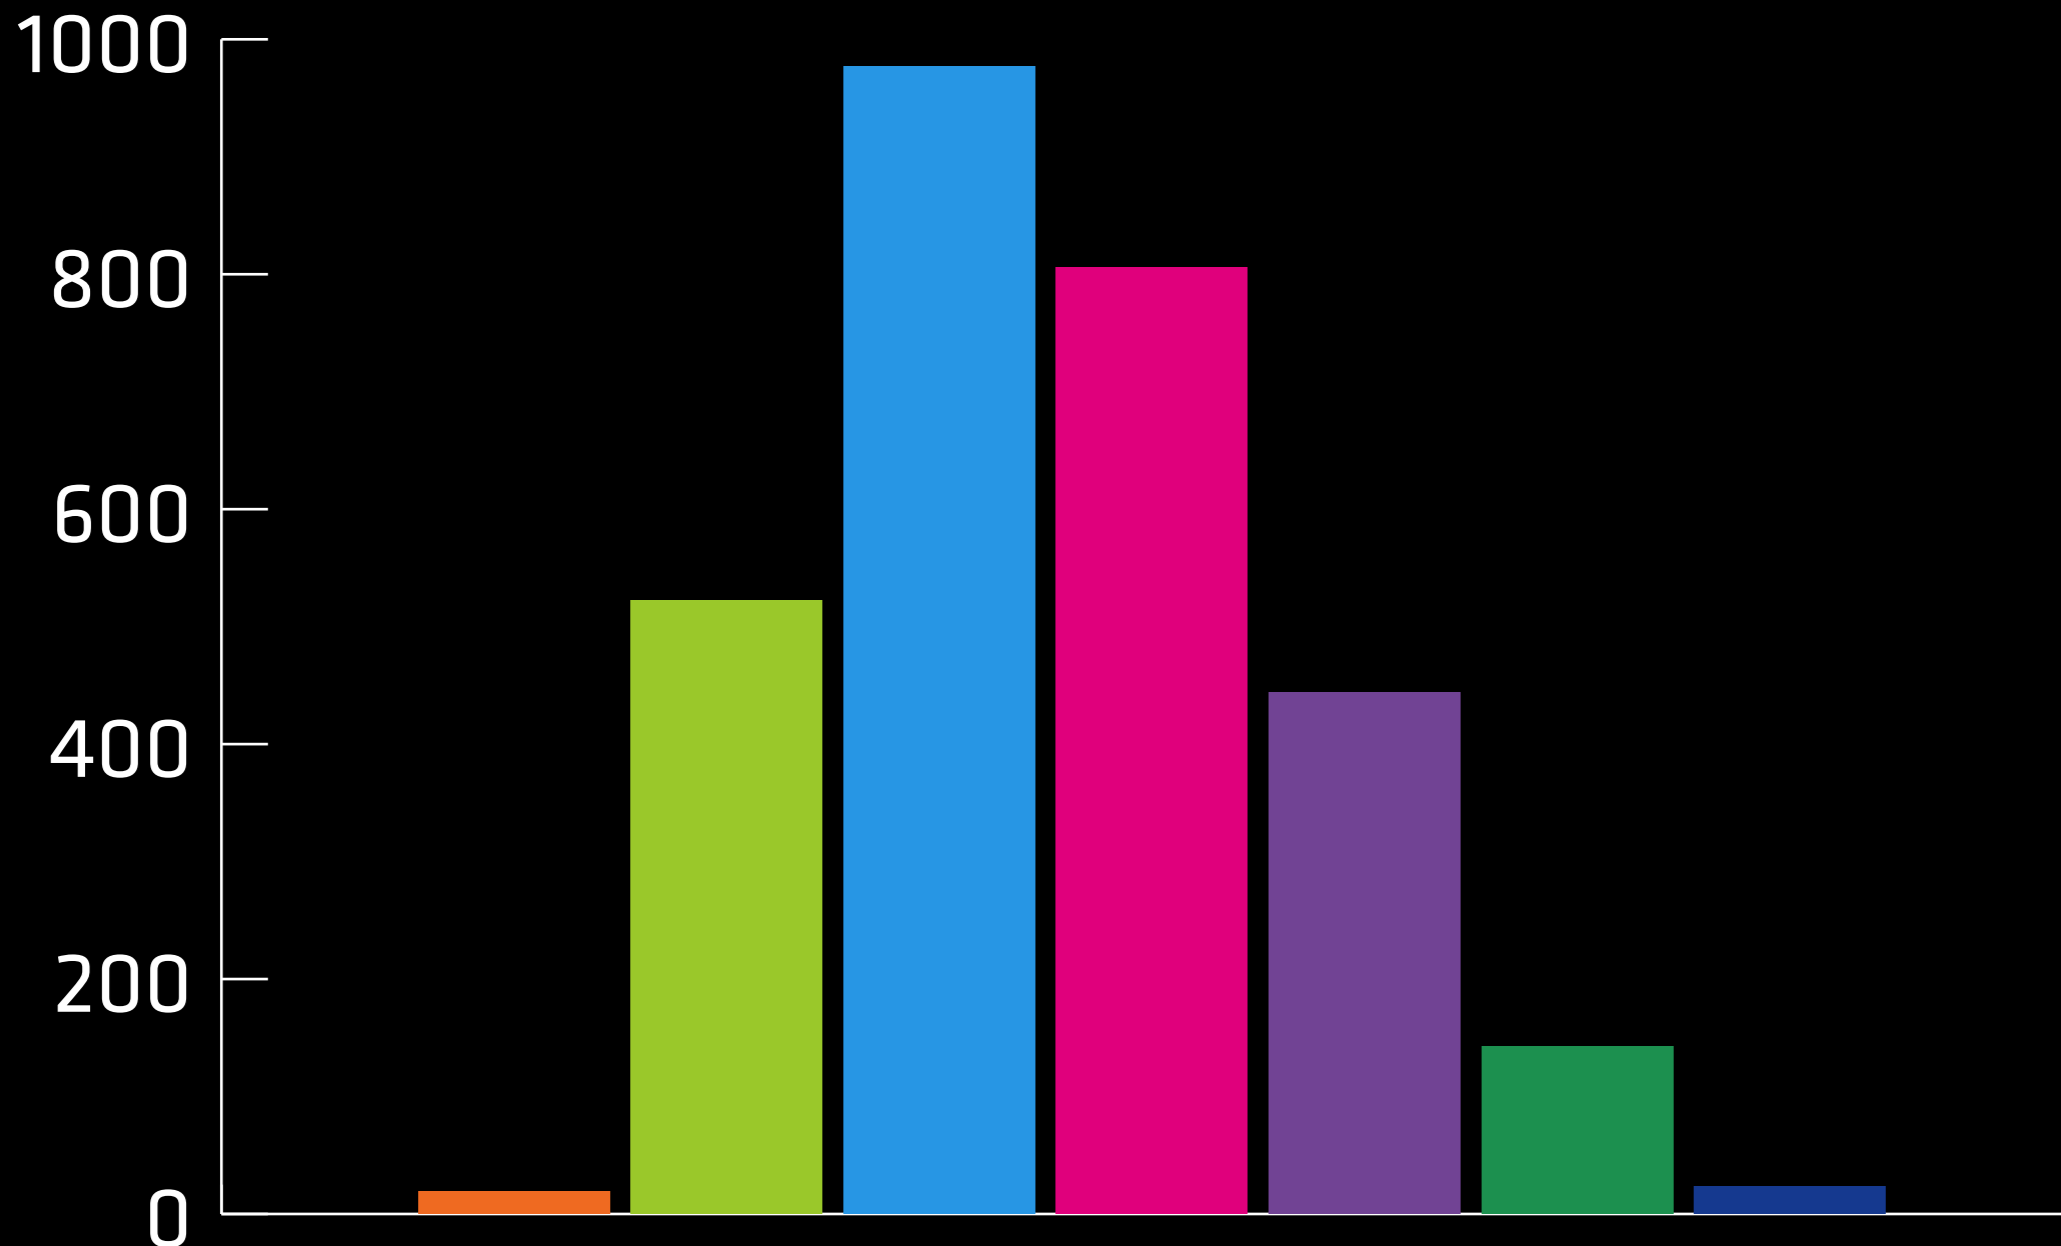

## Ages of the 2,934 people entering Civil Partnerships in Ireland

TOTAL April 2011 to June 30th 2014

AGE GROUP	TOTAL
18 - 20	19
21 - 30	522
31 - 40	977
41 - 50	806
51 - 60	444
61 - 70	143
> 70	23
TOTAL	2,934