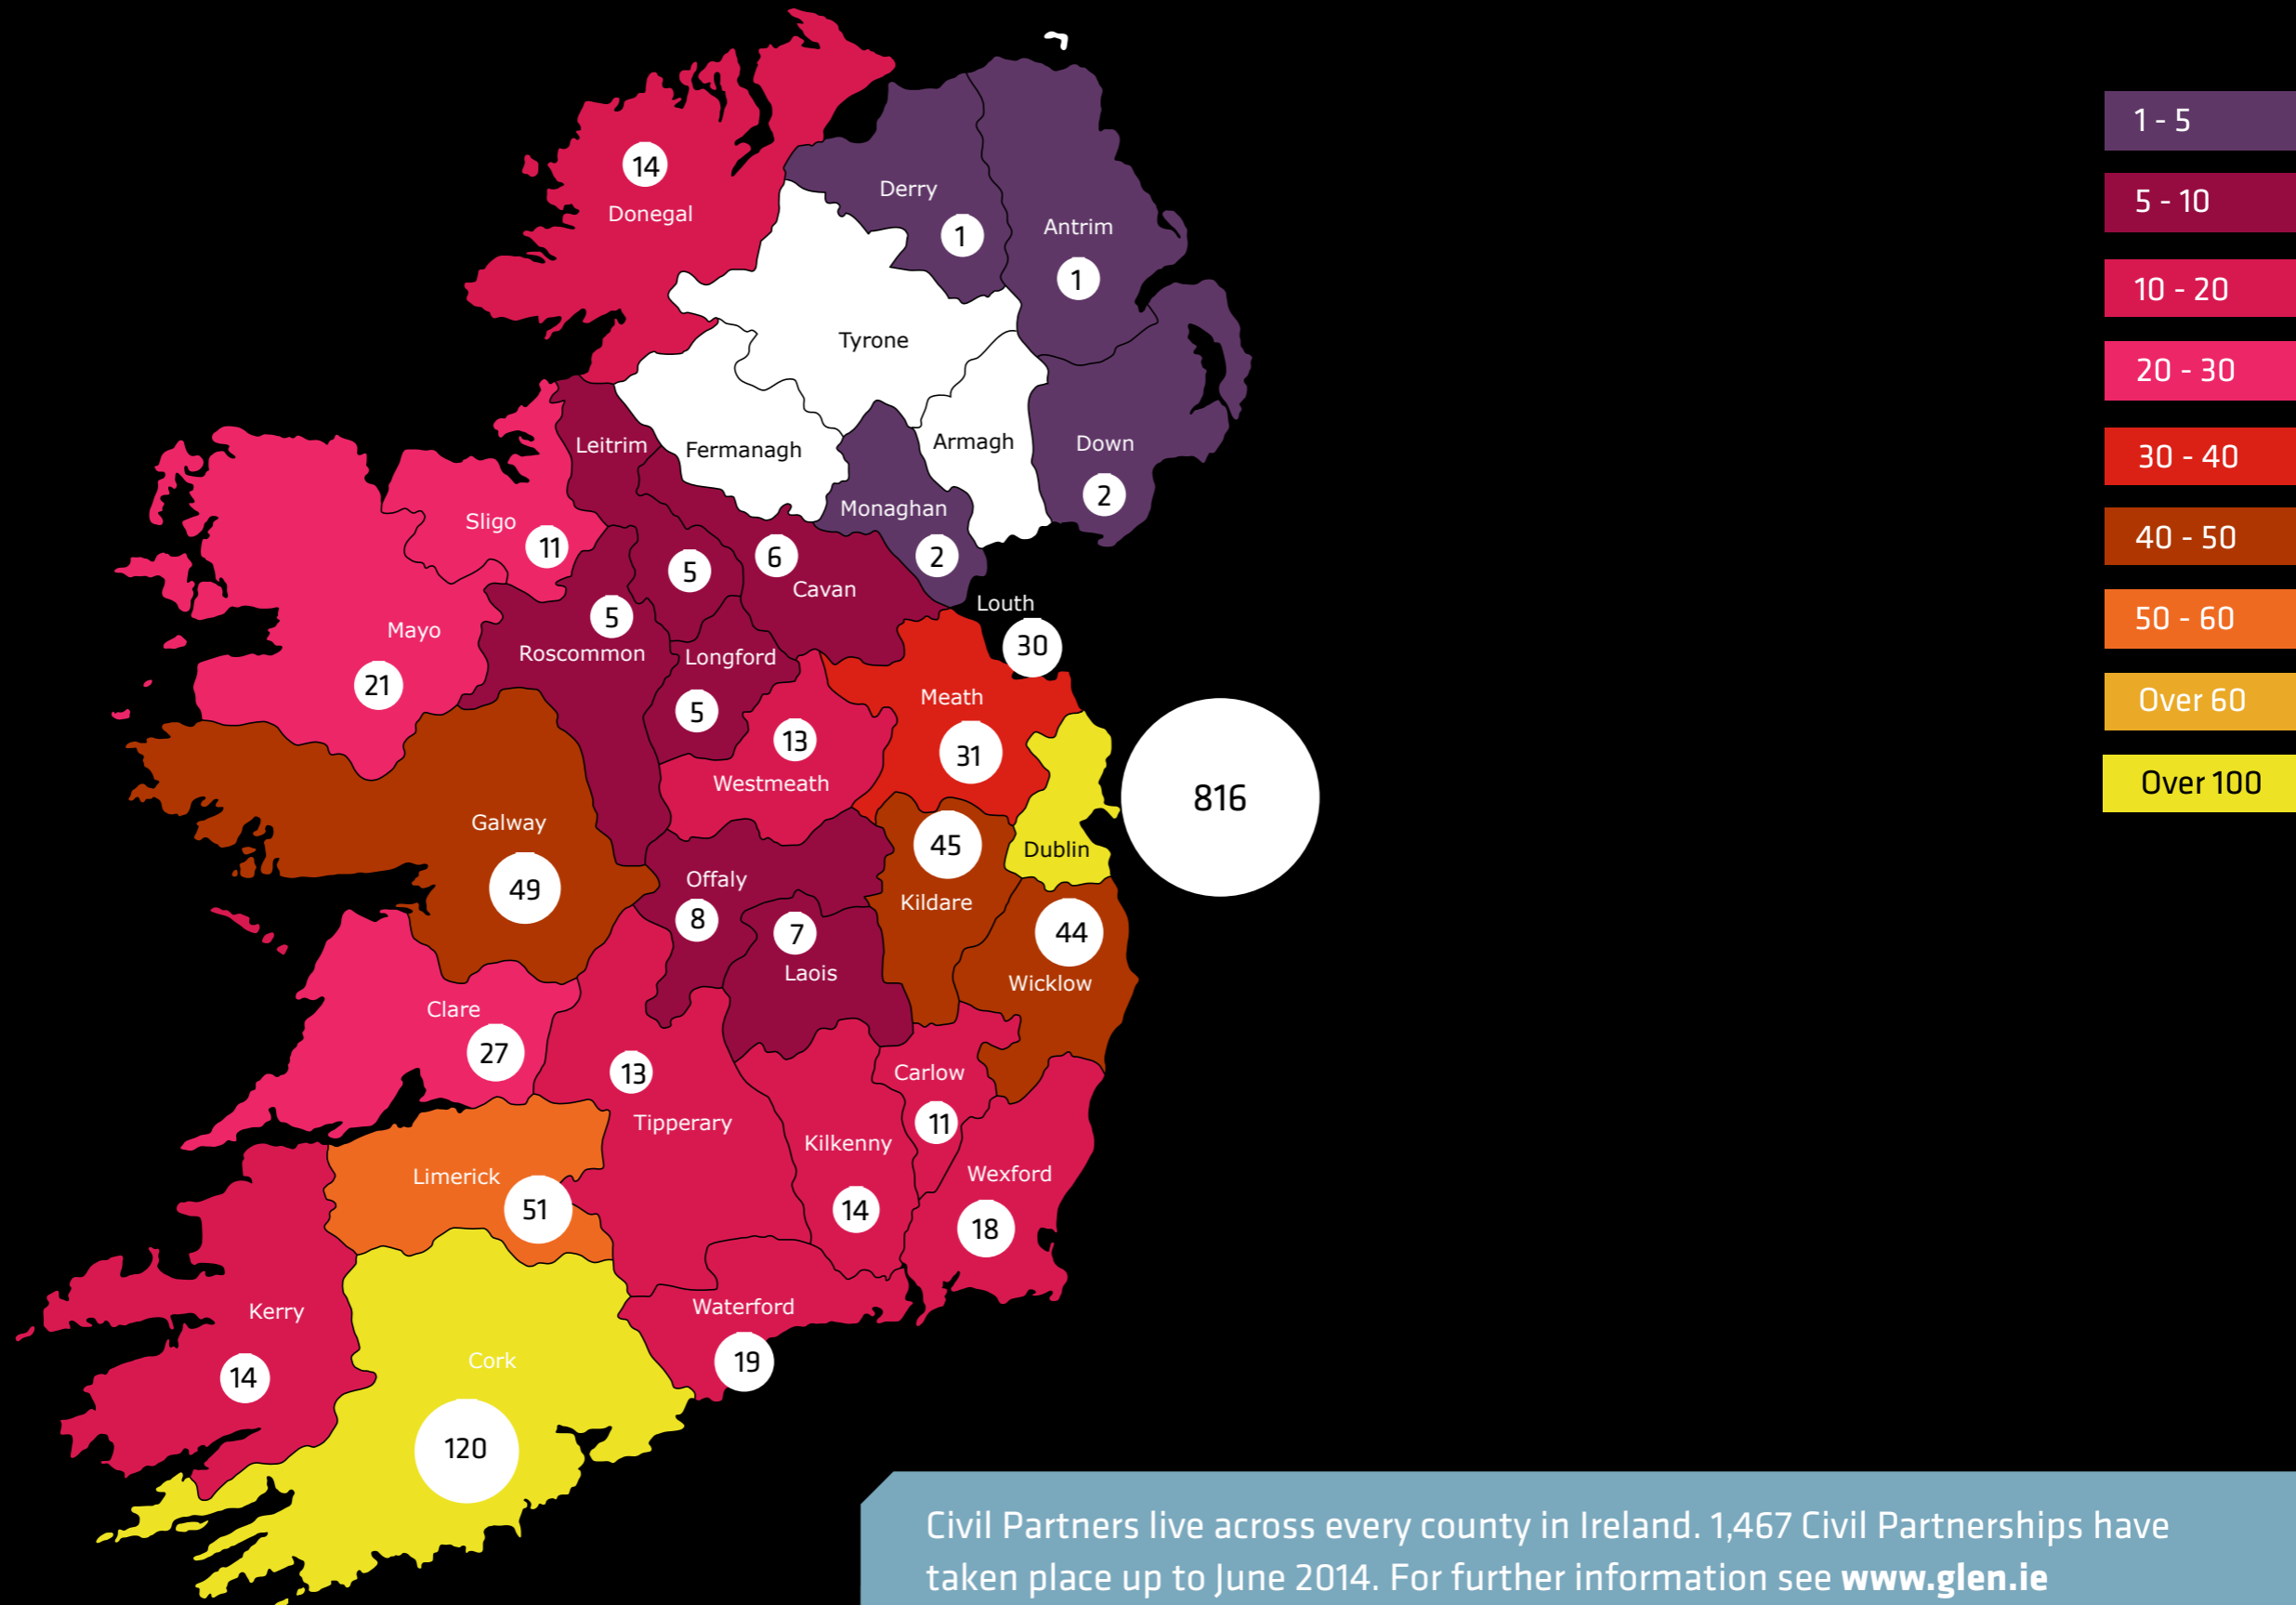

Civil Partnerships 2011/14 **Where couples live**

Civil Partners live across every county in Ireland. 1,467 Civil Partnerships have taken place up to June 2014. For further information see www.glen.ie